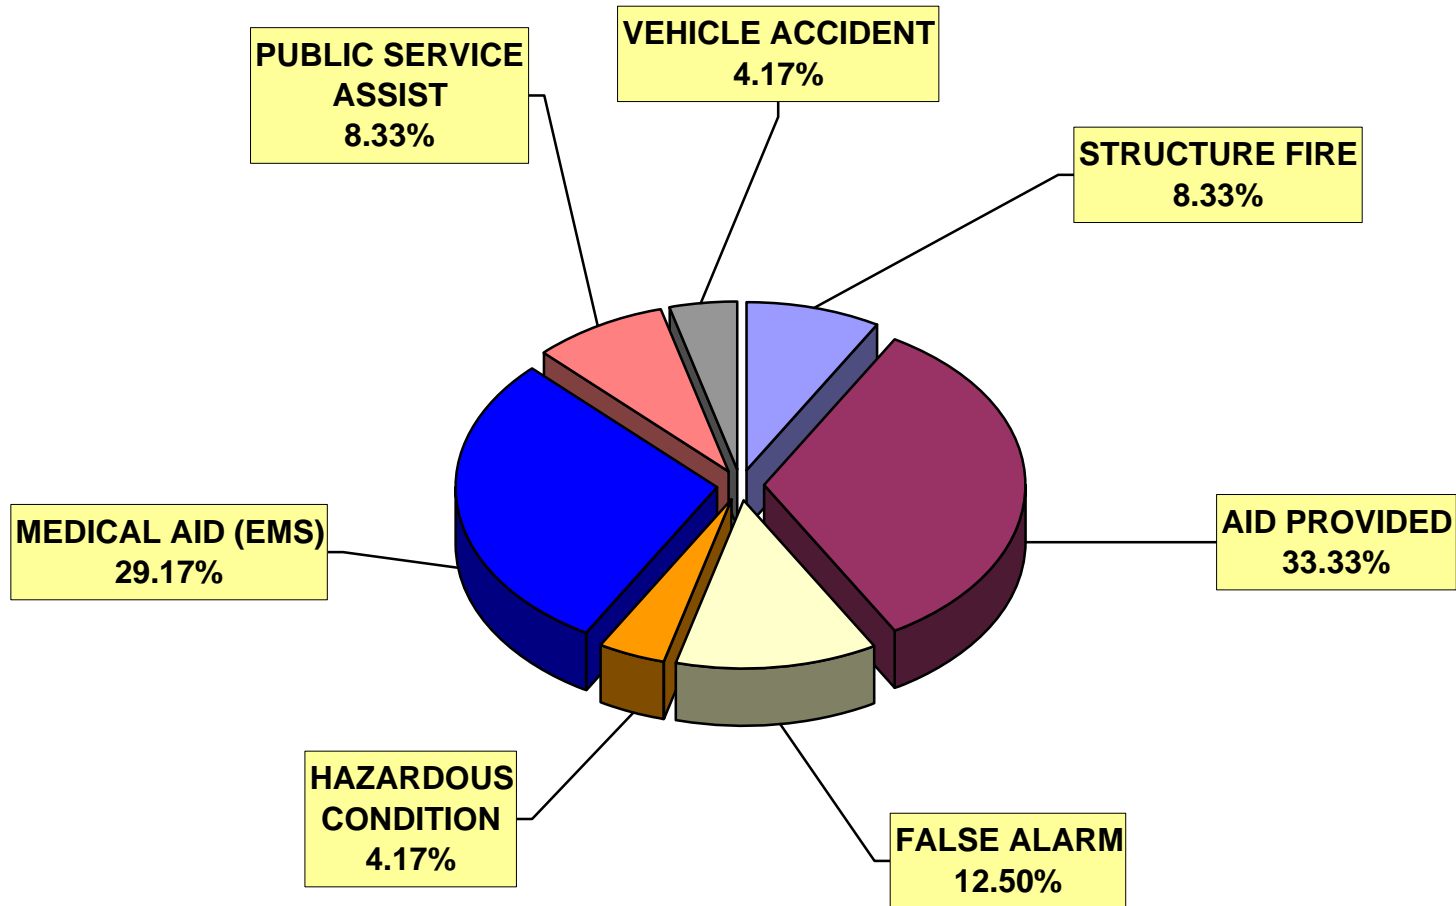

# CHFPD Response Breakdown

Response Period November 1, 2010 through December 31, 2010