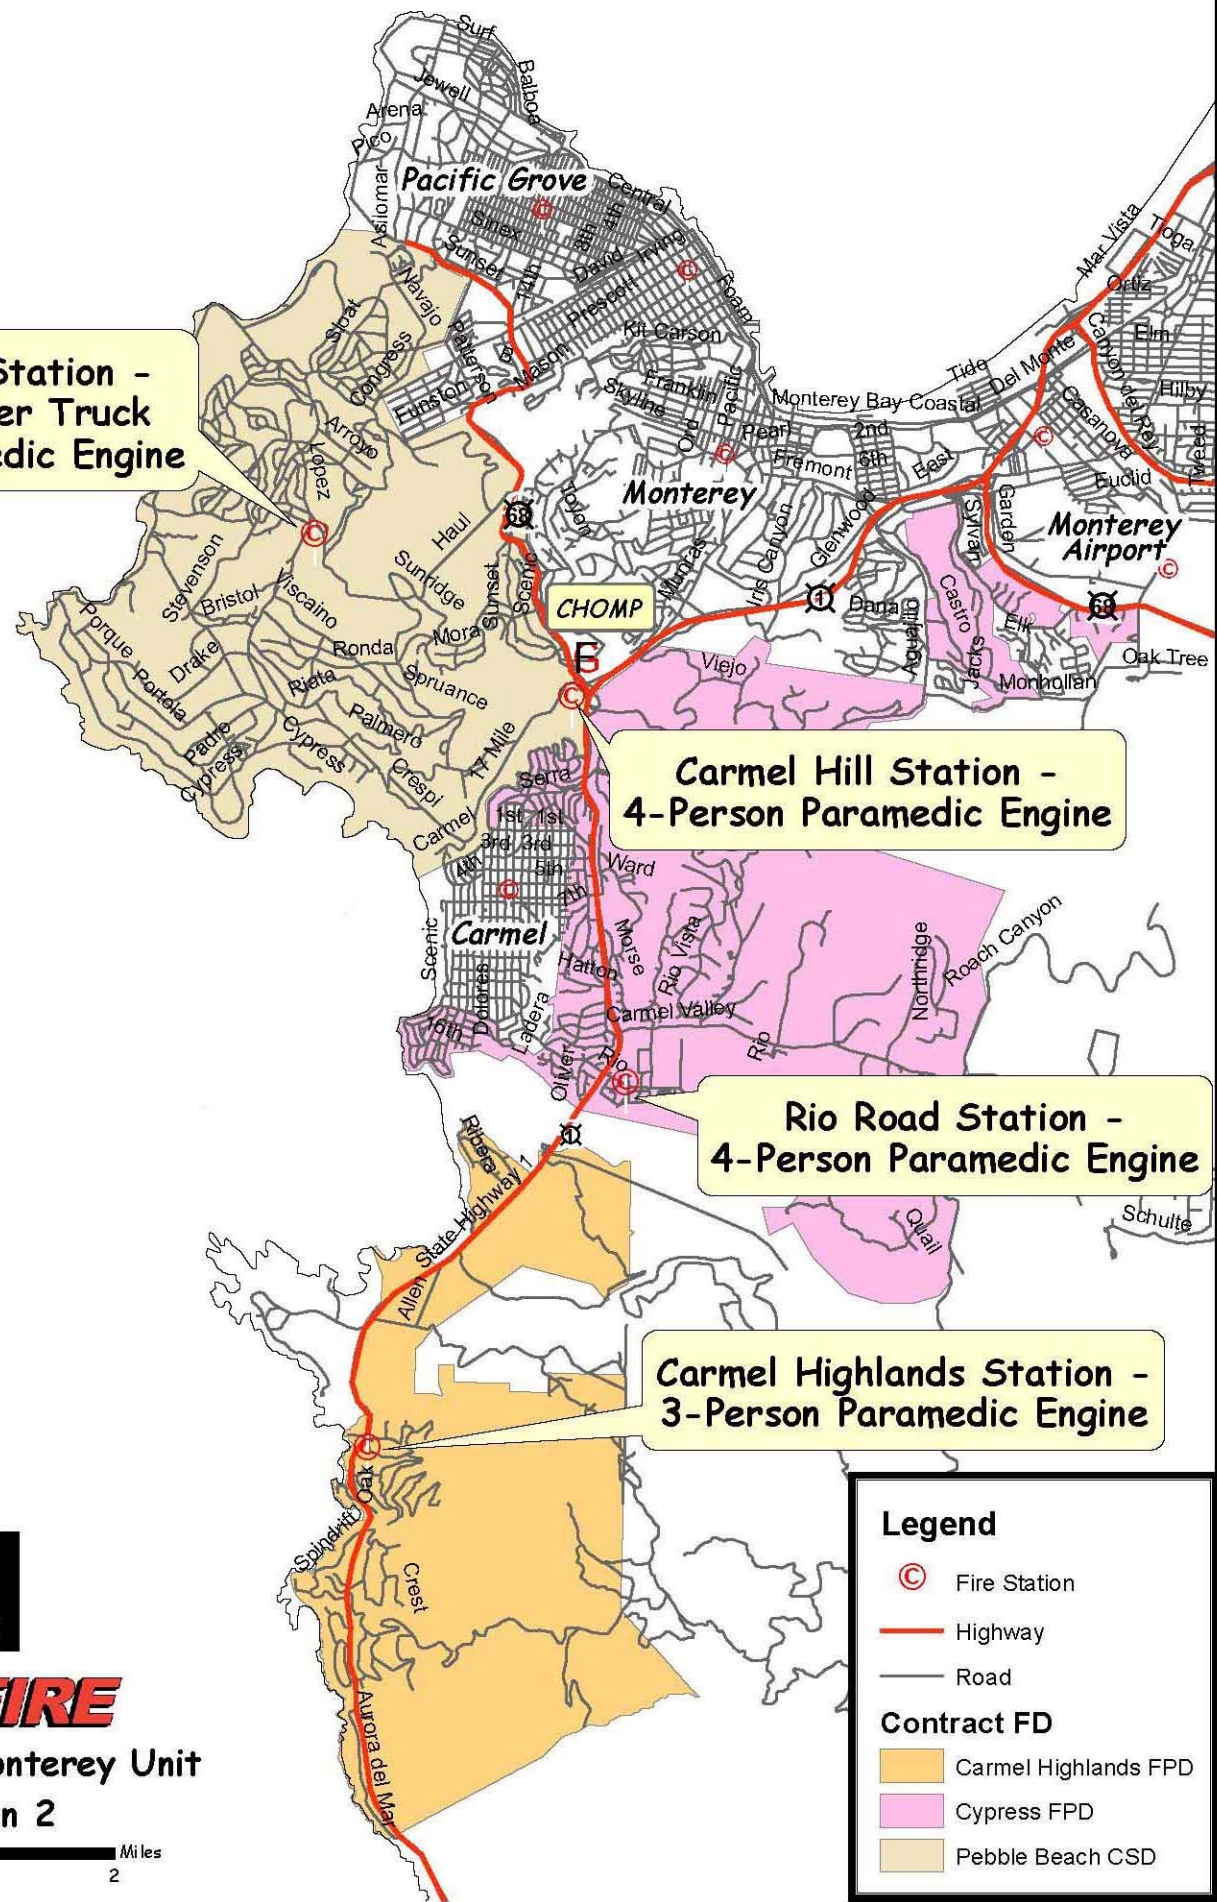

CAL FIRE / Cooperative Fire Protection Agreements

**Pebble Beach Station -
3-Person Ladder Truck
4-Person Paramedic Engine**

**Carmel Hill Station -
4-Person Paramedic Engine**

**Rio Road Station -
4-Person Paramedic Engine**

**Carmel Highlands Station -
3-Person Paramedic Engine**

Legend

- Fire Station
- Highway
- Road

Contract FD

- Carmel Highlands FPD
- Cypress FPD
- Pebble Beach CSD

**San Benito - Monterey Unit
Battalion 2**